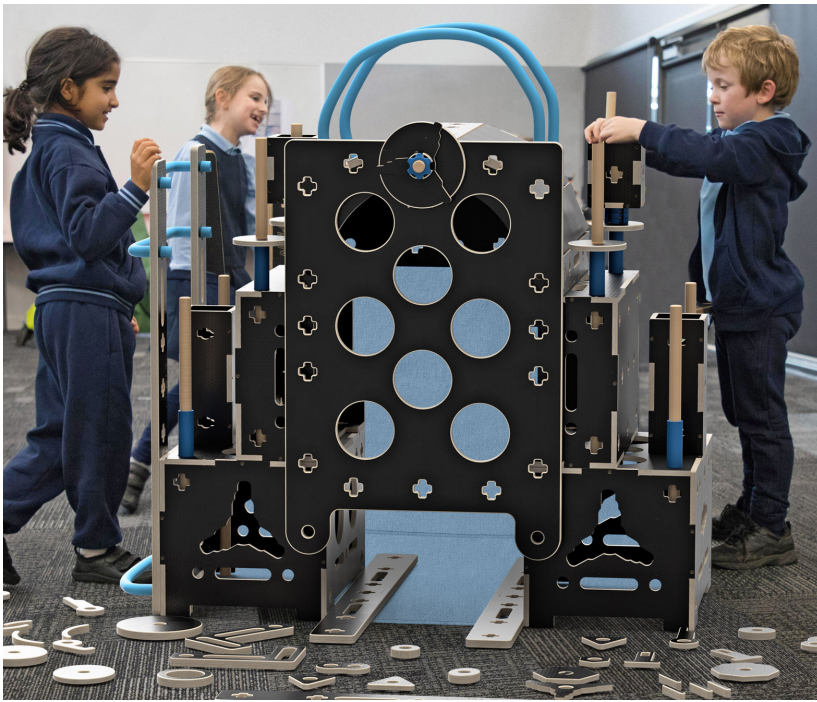

## Inside the Nüdel Rover:

140 play pieces

For up to 8 children (1-12 years)\*

Perfect for small groups

Nüdel Rover Robot

\*The Nüdel Rover requires active professional supervision and risk assessment. The Nüdel Rover can be configured in millions of different ways and so might present different risks and hazards to different ages of children, with varying levels of competency and development. Refer to manuals for further information.