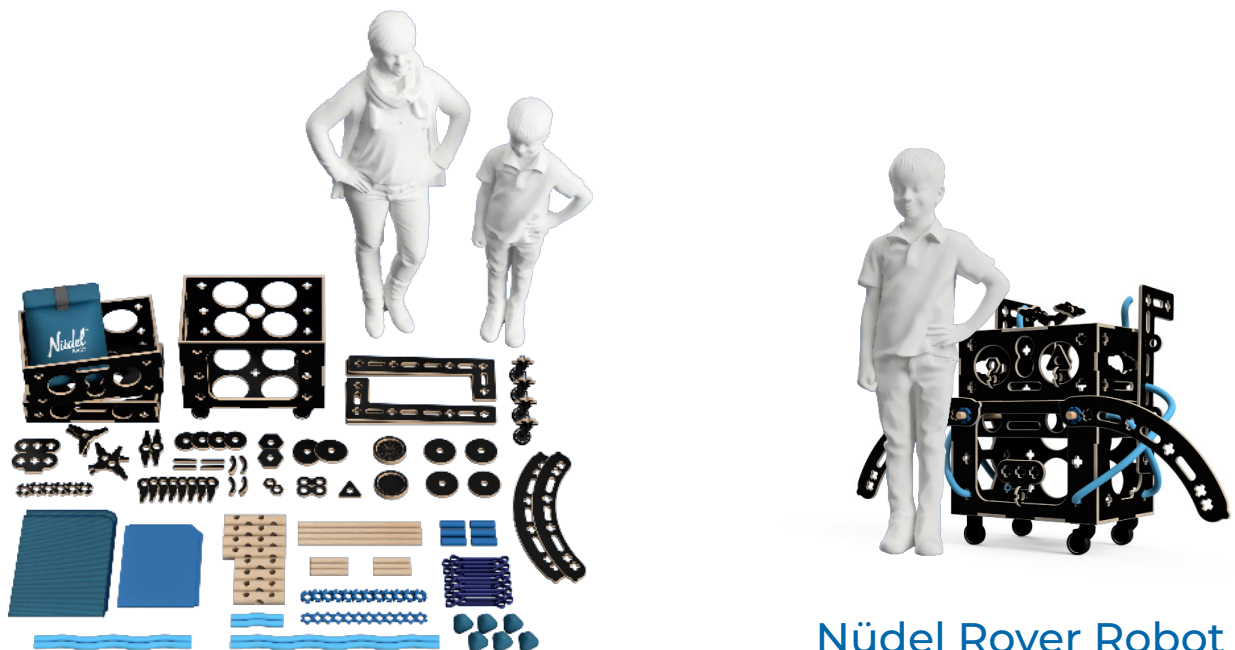

## Inside the Nüdel Rover:

140 play pieces

For up to 8 children (1-12 years)\*

Perfect for small groups

Nüdel Rover Robot

\*The Nüdel Rover requires active professional supervision and risk assessment. The Nüdel Rover can be configured in millions of different ways and so might present different risks and hazards to different ages of children, with varying levels of competency and development. Refer to manuals for further information.