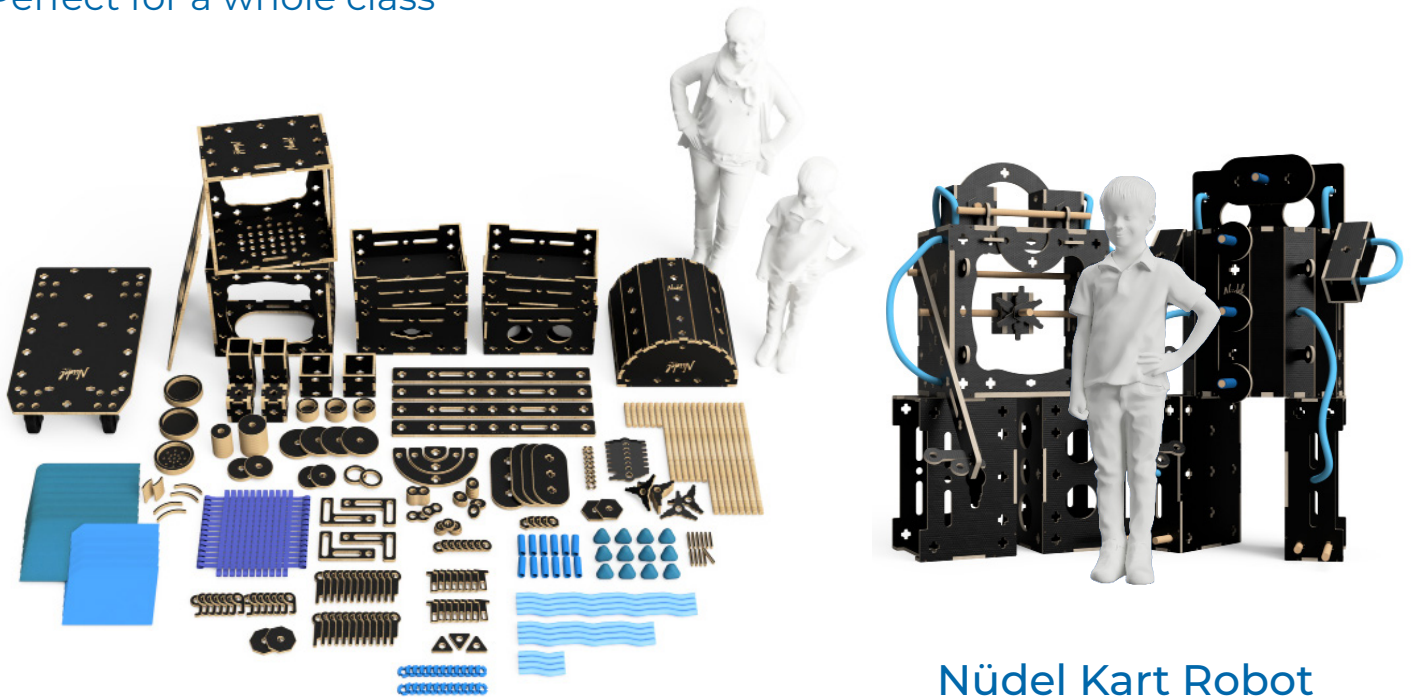

THE CONTENTS

Inside the Nüdel Kart:

340 play pieces

For up to 30 children (3-12 years)

Perfect for a whole class

Nüdel Kart Robot

Inside the Nüdel Rover:

140 play pieces

For up to 8 children (1-12 years)*

Perfect for small groups